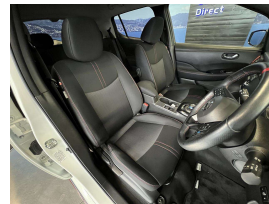

Wholesale Cars Direct

2018 Nissan Leaf Nismo 40kwh - English Dash Upgrade -

Vehicle	Odometer	Engine	Seats	Stock ID
Details	42.038 km	0 cc	5	16047

TRADE IN's

All trade ins can be facilitated here quickly and easily