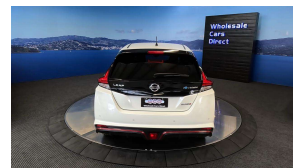

Wholesale Cars Direct

2018 Nissan Leaf Nismo 40kwh - English Dash Upgrade -

Vehicle	Odometer	Engine	Seats	Stock ID
Details	42.038 km	0 cc	5	16047

TRADE IN's

All trade ins can be facilitated here quickly and easily