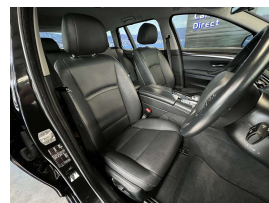

Wholesale Cars Direct

2016 BMW 523i Luxury Line - Leather - NZ Nav & Stereo

Vehicle	Odometer	Engine	Seats	Stock ID
Details	50.600 km	2000 cc	-	15712

TRADE IN's

All trade ins can be facilitated here quickly and easily