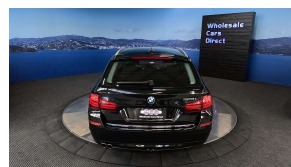

Wholesale Cars Direct

2016 BMW 523i Luxury Line - Leather - NZ Nav & Stereo

Vehicle	Odometer	Engine	Seats	Stock ID
Details	50.600 km	2000 cc	-	15712

TRADE IN's

All trade ins can be facilitated here quickly and easily