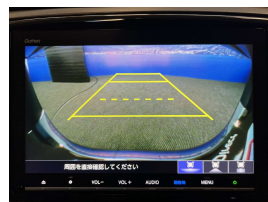

Wholesale Cars Direct

2019 Honda Odyssey Facelift Absolute Honda Sensing - Grade 4.5.

Stock ID	17186
Engine	2400 cc
Body	People Mover
Odometer	69,999 km
Interior	7 seats, 0
Transmission	Automatic

Welcome to Wholesale Cars Direct.
WCD is quality, WCD is service, it is who we are.

Compare WCD Auction sheets, not many companies will have such consistency with grade 4.5 premium bought vehicles such as this pristine facelift Honda Odyssey. An immaculate top spec Absolute Honda sensing spec. Comes with radar cruise control, 10 airbags, Proximity keyless entry - Push button start, Automatic headlights, Stability Control, Dual electric sliding doors, Forward collision warning, Lane departure warning, Factory 17" alloys with a brand new set of tires fitted in NZ, Reverse camera, 3 point safety belts for all seats, Isifox car seat anchor points, Paddle shift tiptronic., 5 star safety rating.