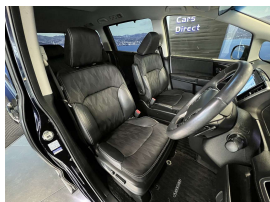

Wholesale Cars Direct

2019 Honda Odyssey Facelift Absolute Honda Sensing - Grade 4.5.

Stock ID	17186
Engine	2400 cc
Body	People Mover
Odometer	69,999 km
Interior	7 seats, 0
Transmission	Automatic

Welcome to Wholesale Cars Direct.
WCD is quality, WCD is service, it is who we are.

Compare WCD Auction sheets, not many companies will have such consistency with grade 4.5 premium bought vehicles such as this pristine facelift Honda Odyssey. An immaculate top spec Absolute Honda sensing spec. Comes with radar cruise control, 10 airbags, Proximity keyless entry - Push button start, Automatic headlights, Stability Control, Dual electric sliding doors, Forward collision warning, Lane departure warning, Factory 17" alloys with a brand new set of tires fitted in NZ, Reverse camera, 3 point safety belts for all seats, Isifox car seat anchor points, Paddle shift tiptronic., 5 star safety rating.