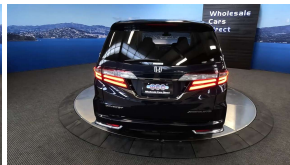

Wholesale Cars Direct

2019 Honda Odyssey Facelift Absolute Honda Sensing - Grade 4.5.

Stock ID	17186
Engine	2400 cc
Body	People Mover
Odometer	69,999 km
Interior	7 seats, 0
Transmission	Automatic

Welcome to Wholesale Cars Direct.
WCD is quality, WCD is service, it is who we are.

Compare WCD Auction sheets, not many companies will have such consistency with grade 4.5 premium bought vehicles such as this pristine facelift Honda Odyssey. An immaculate top spec Absolute Honda sensing spec. Comes with radar cruise control, 10 airbags, Proximity keyless entry - Push button start, Automatic headlights, Stability Control, Dual electric sliding doors, Forward collision warning, Lane departure warning, Factory 17" alloys with a brand new set of tires fitted in NZ, Reverse camera, 3 point safety belts for all seats, Isifox car seat anchor points, Paddle shift tiptronic., 5 star safety rating.