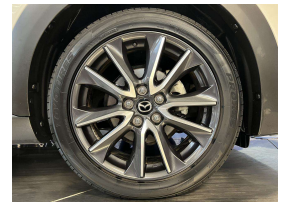

Wholesale Cars Direct

2018 Mazda Cx-3 20S Proactive - Grade 4.5 - Apple Car Play

Vehicle	Odometer	Engine	Seats	Stock ID
Details	39.978 km	2000 cc	5	16149

TRADE IN's

All trade ins can be facilitated here quickly and easily