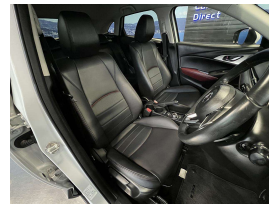

Wholesale Cars Direct

2018 Mazda Cx-3 20S Proactive - Grade 4.5 - Apple Car Play

Vehicle	Odometer	Engine	Seats	Stock ID
Details	39.978 km	2000 cc	5	16149

TRADE IN's

All trade ins can be facilitated here quickly and easily