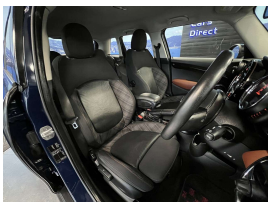

Wholesale Cars Direct

2016 Mini Cooper S - 7 Model - BIG Spec - Grade 4.5 Hot Hatch - New

Stock ID	17125
Engine	2000 cc
Body	Hatchback
Odometer	74,200 km
Interior	0
Transmission	Automatic

Welcome to Wholesale Cars Direct.
WCD is quality, WCD is service, it is who we are.

Pristine grade 4.5 big spec five door S Seven model. A very special Mini Cooper S. Comes with 17" Mini Seven Raeder alloys with a brand new set of tires fitted in NZ, Comfort access, Mini excitement package, Exterior mirror package, Partial leather sports front seats, L E D headlights, Auto head lights, Bluetooth, 3 point seat belts for all seats, iDrive, NZ stereo upgrade, Dual side climate control, NZ navigation, 3 point seat belts for all seats, Proximity key - Push button start, 6 airbags, Sports leather steering wheel, Lights package,