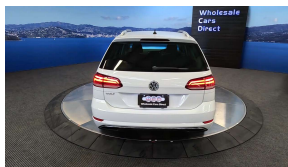

Wholesale Cars Direct

2019 Volkswagen Golf Tech Edition - NZ Nav - Grade 4.5 - HUGE Spec.

Stock ID	17294
Engine	1200 cc
Body	Station Wagon
Odometer	57,780 km
Interior	0
Transmission	Automatic

Welcome to Wholesale Cars Direct.
WCD is quality, WCD is service, it is who we are.

A very special limited tech edition Volkswagen Golf. A specialised variant at the end of the Mark 7.5 released as a high value run out. Comes with virtual cockpit, 8" touch screen, Apple Car Play, Upgraded stereo to NZ spec, NZ Navigation, Bluetooth hands free, Forward collision warning, Lane assist, Autonomous emergency braking (Front assist) Leather wrapped multi function steering wheel with paddle shift tiptronic, Proximity key - Push button start, 9 airbags, 17" factory alloys with a new set of tires fitted in NZ, Adaptive cruise control, Electronic stability program, Dual side climate control, Isofix car seat anchor points, Auto headlights, High definition reverse camera,