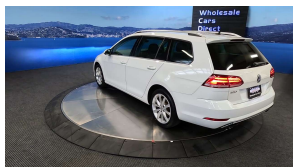

Wholesale Cars Direct

2019 Volkswagen Golf Tech Edition - NZ Nav - Grade 4.5 - HUGE Spec.

Stock ID	17294
Engine	1200 cc
Body	Station Wagon
Odometer	57,780 km
Interior	0
Transmission	Automatic

Welcome to Wholesale Cars Direct.
WCD is quality, WCD is service, it is who we are.

A very special limited tech edition Volkswagen Golf. A specialised variant at the end of the Mark 7.5 released as a high value run out. Comes with virtual cockpit, 8" touch screen, Apple Car Play, Upgraded stereo to NZ spec, NZ Navigation, Bluetooth hands free, Forward collision warning, Lane assist, Autonomous emergency braking (Front assist) Leather wrapped multi function steering wheel with paddle shift tiptronic, Proximity key - Push button start, 9 airbags, 17" factory alloys with a new set of tires fitted in NZ, Adaptive cruise control, Electronic stability program, Dual side climate control, Isofix car seat anchor points, Auto headlights, High definition reverse camera,