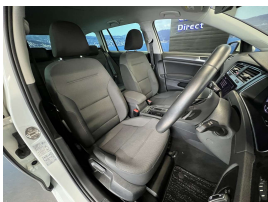

Wholesale Cars Direct

2019 Volkswagen Golf Tech Edition - NZ Nav - Grade 4.5 - HUGE Spec.

Stock ID	17294
Engine	1200 cc
Body	Station Wagon
Odometer	57,780 km
Interior	0
Transmission	Automatic

Welcome to Wholesale Cars Direct.
WCD is quality, WCD is service, it is who we are.

A very special limited tech edition Volkswagen Golf. A specialised variant at the end of the Mark 7.5 released as a high value run out. Comes with virtual cockpit, 8" touch screen, Apple Car Play, Upgraded stereo to NZ spec, NZ Navigation, Bluetooth hands free, Forward collision warning, Lane assist, Autonomous emergency braking (Front assist) Leather wrapped multi function steering wheel with paddle shift tiptronic, Proximity key - Push button start, 9 airbags, 17" factory alloys with a new set of tires fitted in NZ, Adaptive cruise control, Electronic stability program, Dual side climate control, Isofix car seat anchor points, Auto headlights, High definition reverse camera,