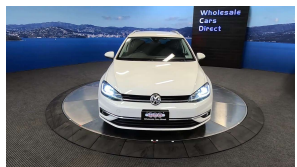

Wholesale Cars Direct

2019 Volkswagen Golf Tech Edition - NZ Nav - Grade 4.5 - HUGE Spec.

Stock ID	17294
Engine	1200 cc
Body	Station Wagon
Odometer	57,780 km
Interior	0
Transmission	Automatic

Welcome to Wholesale Cars Direct.
WCD is quality, WCD is service, it is who we are.

A very special limited tech edition Volkswagen Golf. A specialised variant at the end of the Mark 7.5 released as a high value run out. Comes with virtual cockpit, 8" touch screen, Apple Car Play, Upgraded stereo to NZ spec, NZ Navigation, Bluetooth hands free, Forward collision warning, Lane assist, Autonomous emergency braking (Front assist) Leather wrapped multi function steering wheel with paddle shift tiptronic, Proximity key - Push button start, 9 airbags, 17" factory alloys with a new set of tires fitted in NZ, Adaptive cruise control, Electronic stability program, Dual side climate control, Isofix car seat anchor points, Auto headlights, High definition reverse camera,