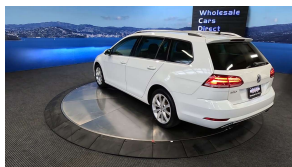

Wholesale Cars Direct

2019 Volkswagen Golf Tech Edition - NZ Nav - Grade 4.5 - HUGE Spec.

Stock ID	17294
Engine	1200 cc
Body	Station Wagon
Odometer	57,780 km
Interior	0
Transmission	Automatic

Welcome to Wholesale Cars Direct.
WCD is quality, WCD is service, it is who we are.

A very special limited tech edition Volkswagen Golf. A specialised variant at the end of the Mark 7.5 released as a high value run out. Comes with virtual cockpit, 8" touch screen, Apple Car Play, Upgraded stereo to NZ spec, NZ Navigation, Bluetooth hands free, Forward collision warning, Lane assist, Autonomous emergency braking (Front assist) Leather wrapped multi function steering wheel with paddle shift tiptronic, Proximity key - Push button start, 9 airbags, 17" factory alloys with a new set of tires fitted in NZ, Adaptive cruise control, Electronic stability program, Dual side climate control, Isofix car seat anchor points, Auto headlights, High definition reverse camera,