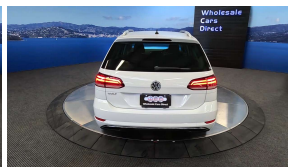

Wholesale Cars Direct

2019 Volkswagen Golf Tech Edition - NZ Nav - Grade 4.5 - HUGE Spec.

Stock ID	17294
Engine	1200 cc
Body	Station Wagon
Odometer	57,780 km
Interior	0
Transmission	Automatic

Welcome to Wholesale Cars Direct.
WCD is quality, WCD is service, it is who we are.

A very special limited tech edition Volkswagen Golf. A specialised variant at the end of the Mark 7.5 released as a high value run out. Comes with virtual cockpit, 8" touch screen, Apple Car Play, Upgraded stereo to NZ spec, NZ Navigation, Bluetooth hands free, Forward collision warning, Lane assist, Autonomous emergency braking (Front assist) Leather wrapped multi function steering wheel with paddle shift tiptronic, Proximity key - Push button start, 9 airbags, 17" factory alloys with a new set of tires fitted in NZ, Adaptive cruise control, Electronic stability program, Dual side climate control, Isofix car seat anchor points, Auto headlights, High definition reverse camera,