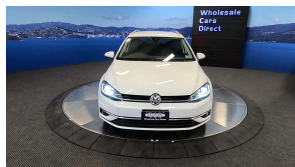

Wholesale Cars Direct

2019 Volkswagen Golf Tech Edition - NZ Nav - Grade 4.5 - HUGE Spec.

Stock ID	17294
Engine	1200 cc
Body	Station Wagon
Odometer	57,780 km
Interior	0
Transmission	Automatic

Welcome to Wholesale Cars Direct.
WCD is quality, WCD is service, it is who we are.

A very special limited tech edition Volkswagen Golf. A specialised variant at the end of the Mark 7.5 released as a high value run out. Comes with virtual cockpit, 8" touch screen, Apple Car Play, Upgraded stereo to NZ spec, NZ Navigation, Bluetooth hands free, Forward collision warning, Lane assist, Autonomous emergency braking (Front assist) Leather wrapped multi function steering wheel with paddle shift tiptronic, Proximity key - Push button start, 9 airbags, 17" factory alloys with a new set of tires fitted in NZ, Adaptive cruise control, Electronic stability program, Dual side climate control, Isofix car seat anchor points, Auto headlights, High definition reverse camera,