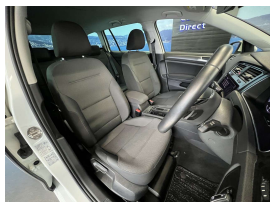

Wholesale Cars Direct

2019 Volkswagen Golf Tech Edition - NZ Nav - Grade 4.5 - HUGE Spec.

Stock ID	17294
Engine	1200 cc
Body	Station Wagon
Odometer	57,780 km
Interior	0
Transmission	Automatic

Welcome to Wholesale Cars Direct.
WCD is quality, WCD is service, it is who we are.

A very special limited tech edition Volkswagen Golf. A specialised variant at the end of the Mark 7.5 released as a high value run out. Comes with virtual cockpit, 8" touch screen, Apple Car Play, Upgraded stereo to NZ spec, NZ Navigation, Bluetooth hands free, Forward collision warning, Lane assist, Autonomous emergency braking (Front assist) Leather wrapped multi function steering wheel with paddle shift tiptronic, Proximity key - Push button start, 9 airbags, 17" factory alloys with a new set of tires fitted in NZ, Adaptive cruise control, Electronic stability program, Dual side climate control, Isofix car seat anchor points, Auto headlights, High definition reverse camera,