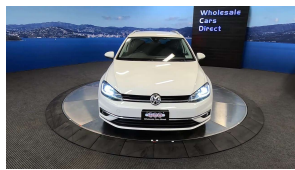

## 2019 Volkswagen Golf Tech Edition - NZ Nav - Grade 4.5 - HUGE Spec.

<b>Stock ID</b>	17294
<b>Engine</b>	1200 cc, Internal Combustion
<b>Body</b>	Station Wagon
<b>Odometer</b>	57,780 km
<b>Interior</b>	0
<b>Transmission</b>	Automatic

Welcome to Wholesale Cars Direct.  
WCD is quality, WCD is service, it is who we are.

A very special limited tech edition Volkswagen Golf. A specialized variant at the end of the Mark 7.5 released as a high value run out. Comes with virtual cockpit, 8" touch screen, Apple Car Play, Upgraded stereo to NZ spec, NZ Navigation, Bluetooth hands free, Forward collision warning, Lane assist, Autonomous emergency braking (Front assist) Leather wrapped multi function steering wheel with paddle shift tiptronic, Proximity key - Push button start, 9 airbags, 17" factory alloys with a new set of tires fitted in NZ, Adaptive cruise control, Electronic stability program, Dual side climate control, Isofix car seat anchor points, Auto headlights, High definition reverse camera,