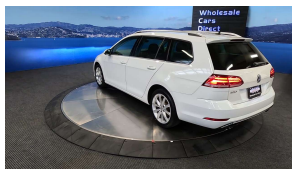

## 2019 Volkswagen Golf Tech Edition - NZ Nav - Grade 4.5 - HUGE Spec.

<b>Stock ID</b>	17294
<b>Engine</b>	1200 cc, Internal Combustion
<b>Body</b>	Station Wagon
<b>Odometer</b>	57,780 km
<b>Interior</b>	0
<b>Transmission</b>	Automatic

Welcome to Wholesale Cars Direct.  
WCD is quality, WCD is service, it is who we are.

A very special limited tech edition Volkswagen Golf. A specialized variant at the end of the Mark 7.5 released as a high value run out. Comes with virtual cockpit, 8" touch screen, Apple Car Play, Upgraded stereo to NZ spec, NZ Navigation, Bluetooth hands free, Forward collision warning, Lane assist, Autonomous emergency braking (Front assist) Leather wrapped multi function steering wheel with paddle shift tiptronic, Proximity key - Push button start, 9 airbags, 17" factory alloys with a new set of tires fitted in NZ, Adaptive cruise control, Electronic stability program, Dual side climate control, Isofix car seat anchor points, Auto headlights, High definition reverse camera,