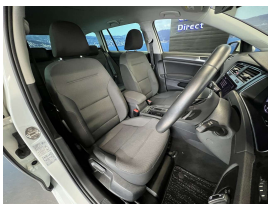

2019 Volkswagen Golf Tech Edition - NZ Nav - Grade 4.5 - HUGE Spec.

Stock ID	17294
Engine	1200 cc, Internal Combustion
Body	Station Wagon
Odometer	57,780 km
Interior	0
Transmission	Automatic

Welcome to Wholesale Cars Direct.
WCD is quality, WCD is service, it is who we are.

A very special limited tech edition Volkswagen Golf. A specialized variant at the end of the Mark 7.5 released as a high value run out. Comes with virtual cockpit, 8" touch screen, Apple Car Play, Upgraded stereo to NZ spec, NZ Navigation, Bluetooth hands free, Forward collision warning, Lane assist, Autonomous emergency braking (Front assist) Leather wrapped multi function steering wheel with paddle shift tiptronic, Proximity key - Push button start, 9 airbags, 17" factory alloys with a new set of tires fitted in NZ, Adaptive cruise control, Electronic stability program, Dual side climate control, Isofix car seat anchor points, Auto headlights, High definition reverse camera,