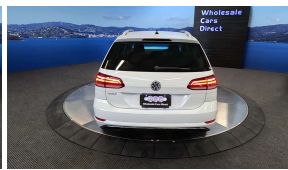

## 2019 Volkswagen Golf Tech Edition - NZ Nav - Grade 4.5 - HUGE Spec.

<b>Stock ID</b>	17294
<b>Engine</b>	1200 cc, Internal Combustion
<b>Body</b>	Station Wagon
<b>Odometer</b>	57,780 km
<b>Interior</b>	0
<b>Transmission</b>	Automatic

Welcome to Wholesale Cars Direct.  
WCD is quality, WCD is service, it is who we are.

A very special limited tech edition Volkswagen Golf. A specialized variant at the end of the Mark 7.5 released as a high value run out. Comes with virtual cockpit, 8" touch screen, Apple Car Play, Upgraded stereo to NZ spec, NZ Navigation, Bluetooth hands free, Forward collision warning, Lane assist, Autonomous emergency braking (Front assist) Leather wrapped multi function steering wheel with paddle shift tiptronic, Proximity key - Push button start, 9 airbags, 17" factory alloys with a new set of tires fitted in NZ, Adaptive cruise control, Electronic stability program, Dual side climate control, Isofix car seat anchor points, Auto headlights, High definition reverse camera,