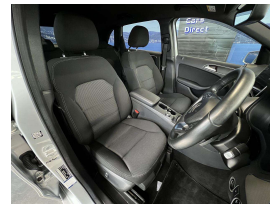

Wholesale Cars Direct

2015 Mercedes-Benz B 180 Facelift - NZ Stereo Upgrade -

Vehicle	Odometer	Engine	Seats	Stock ID
Details	46.900 km	1600 cc	-	15716

Quality is not a marketing act at Wholesale Cars Direct, it is who we are.

Exceptional value facelift B 180 loaded with features such as navigation & stereo upgraded to NZ spec, Bluetooth handsfree, Music streaming, Reverse Camera, Collision prevent assist, Active park assist, Cruise Control, Black Roof interior Trim, Attention assist (Drowsiness Detection) 9 x SRS airbags, Electric memory drivers seat, Parking Sensors, Rear dark tinted glass, Climate air conditioning, 16 inch alloys, Paddle shift tiptronic, Multi Function Steering Wheel, ISOFIX car seat anchor points. Bi-Xenon headlights. The 1.6 Litre Turbo engine develops 90kw.