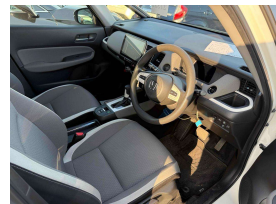

Wholesale Cars Direct

2020 Honda Fit Hybrid e:HEV Crosstar - Grade 4.5 - Pristine Great Spec.

Stock ID 17428

Engine 1500 cc, Hybrid

Body Hatchback

Odometer 57,245 km

Interior 0

Transmission Automatic

Welcome to Wholesale Cars Direct.
WCD is quality, WCD is service, it is who we are.

Great condition/spec Crosstar hybrid Honda Fit. This is due to arrive end of June. It can be fast tracked through compliance upon arrival with genuine interest, or purchased prior subject to condition & test drive.