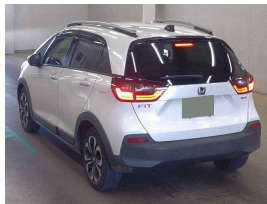

Wholesale Cars Direct

2020 Honda Fit Hybrid e:HEV Crosstar - Grade 4.5 - Pristine Great Spec.

Stock ID 17428

Engine 1500 cc, Hybrid

Body Hatchback

Odometer 57,245 km

Interior 0

Transmission Automatic

Welcome to Wholesale Cars Direct.
WCD is quality, WCD is service, it is who we are.

Great condition/spec Crosstar hybrid Honda Fit. This is due to arrive end of June. It can be fast tracked through compliance upon arrival with genuine interest, or purchased prior subject to condition & test drive.