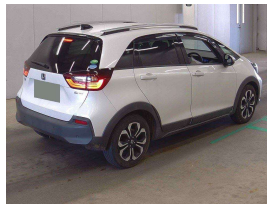

Wholesale Cars Direct

2020 Honda Fit Hybrid e:HEV Crosstar - Grade 4.5 - Pristine Great Spec.

Stock ID 17428

Engine 1500 cc, Hybrid

Body Hatchback

Odometer 57,245 km

Interior 0

Transmission Automatic

Welcome to Wholesale Cars Direct.
WCD is quality, WCD is service, it is who we are.

Great condition/spec Crosstar hybrid Honda Fit. This is due to arrive end of June. It can be fast tracked through compliance upon arrival with genuine interest, or purchased prior subject to condition & test drive.