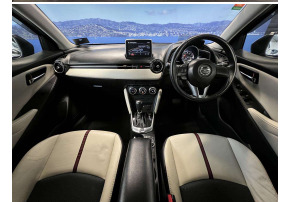

Wholesale Cars Direct

2014 Mazda Demio 1.3S - Leather - NZ Nav - Apple Car Play

Vehicle	Odometer	Engine	Seats	Stock ID
Details	68.900 km	1300 cc	-	15748

TRADE IN's

All trade ins can be facilitated here quickly and easily