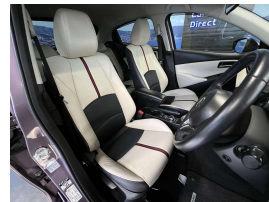

Wholesale Cars Direct

2014 Mazda Demio 1.3S - Leather - NZ Nav - Apple Car Play

Vehicle	Odometer	Engine	Seats	Stock ID
Details	68.900 km	1300 cc	-	15748

TRADE IN's

All trade ins can be facilitated here quickly and easily