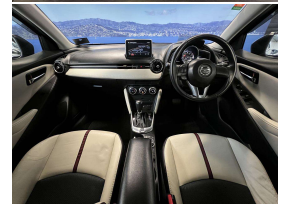

Wholesale Cars Direct

2014 Mazda Demio 1.3S - Leather - NZ Nav - Apple Car Play

Vehicle	Odometer	Engine	Seats	Stock ID
Details	68.900 km	1300 cc	-	15748

TRADE IN's

All trade ins can be facilitated here quickly and easily