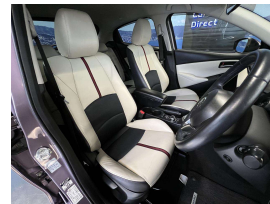

Wholesale Cars Direct

2014 Mazda Demio 1.3S - Leather - NZ Nav - Apple Car Play

Vehicle	Odometer	Engine	Seats	Stock ID
Details	68.900 km	1300 cc	-	15748

TRADE IN's

All trade ins can be facilitated here quickly and easily