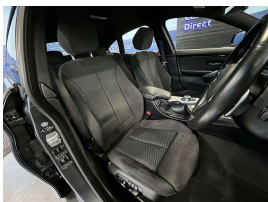

2015 BMW 420i Gran Coupe Motorsport - Grade 4.5 - 19 Inch Alloys.

Stock ID	17130
Engine	2000 cc
Body	Sedan
Odometer	44,360 km
Interior	0
Transmission	Automatic

Welcome to Wholesale Cars Direct.
WCD is quality, WCD is service, it is who we are.

An exceptionally cool well spec'd BMW Gran Coupe, A pristine grade 4.5. Comes with comfort access, Adaptive motorsport suspension, Electric front seats with drivers memory function, 360 degree surround view, Reversing camera, Front/Rear sensors, iDrive, Front collision warning, Pedestrian alert, Rain sensing wipers, Leather sports steering wheel Paddle shift tiptronic, Xenon auto headlights, Dual climate air conditioning, Park distance control, Active cruise control, Electric tailgate, 19" factory Motorsport alloys with a brand new set of tires fitted in NZ, NZ Navigation, Stereo upgraded to NZ spec, 3 point seat belts for all seats, Bluetooth, Proximity key - Push button start, 8 airbags, Isofix child