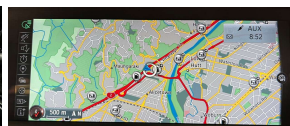

Wholesale Cars Direct

2015 BMW 420i Gran Coupe Motorsport - Grade 4.5 - 19 Inch Alloys.

Stock ID	17130
Engine	2000 cc
Body	Sedan
Odometer	44,360 km
Interior	0
Transmission	Automatic

Welcome to Wholesale Cars Direct.
WCD is quality, WCD is service, it is who we are.

An exceptionally cool well spec'd BMW Gran Coupe, A pristine grade 4.5. Comes with comfort access, Adaptive motorsport suspension, Electric front seats with drivers memory function, 360 degree surround view, Reversing camera, Front/Rear sensors, iDrive, Front collision warning, Pedestrian alert, Rain sensing wipers, Leather sports steering wheel Paddle shift tiptronic, Xenon auto headlights, Dual climate air conditioning, Park distance control, Active cruise control, Electric tailgate, 19" factory Motorsport alloys with a brand new set of tires fitted in NZ, NZ Navigation, Stereo upgraded to NZ spec, 3 point seat belts for all seats, Bluetooth, Proximity key - Push button start, 8 airbags, Isofix child