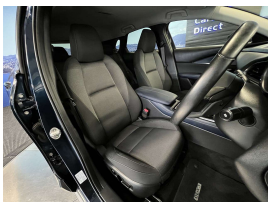

2021 Mazda Cx-30 S Pro Active - Grade 4.5 - Apple Car Play. $28,990