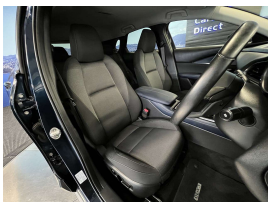

2021 Mazda Cx-30 S Pro Active - Grade 4.5 - Apple Car Play. $28,990

Stock ID	17280
Engine	2000 cc
Body	SUV
Odometer	60,350 km
Interior	0
Transmission	Automatic

Welcome to Wholesale Cars Direct.
WCD is quality, WCD is service, it is who we are.

Later model, lower ks, higher grade better condition vehicles is what we do best at WCD. This CX-30 is a bit of a show stopper condition wise, as expected from WCD. Comes with active driving display (HUD), 360" all round camera, Reversing camera, Adaptive head lights, Auto high beam, Collision avoidance, Smart city brake support Front/Rear, Blind spot monitoring, Front/Rear cross traffic alert, Lane departure warning, Heated front seats, Electric drivers seat with memory function, Heated steering wheel, 3 point safely belts for all Seats, Bluetooth audio, Music streaming, USB, Apple Car Play, 7 airbags, Sky active stop start for fuel economy, Isofix car seat anchor points, Paddle Shift Tiptronic, Adaptive radar