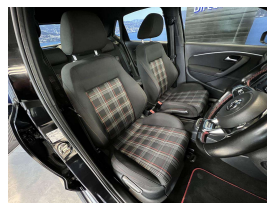

## 2016 Volkswagen Polo GTI Apple Car Play Android Auto

Vehicle	Odometer	Engine	Seats	Stock ID
Details	63.100 km	1800 cc	-	15560