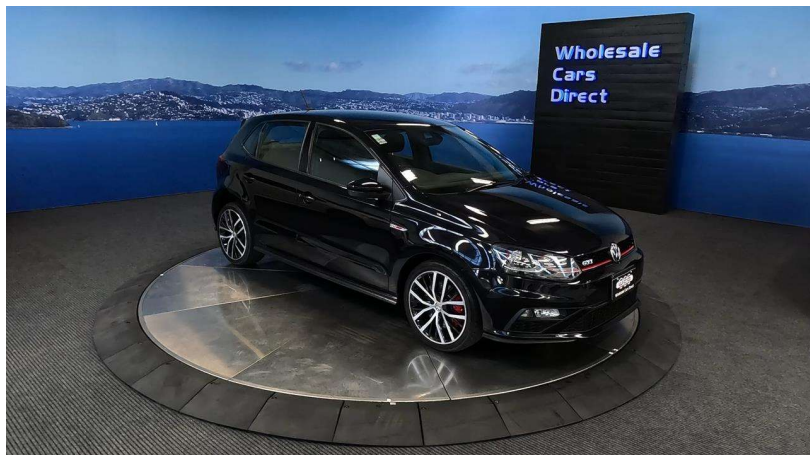

Wholesale Cars Direct

## 2016 Volkswagen Polo GTI Apple Car Play Android Auto

Vehicle	Odometer	Engine	Seats	Stock ID
Details	63.100 km	1800 cc	-	15560