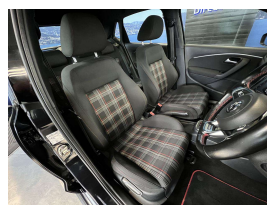

Wholesale Cars Direct

2016 Volkswagen Polo GTI Apple Car Play Android Auto

Vehicle	Odometer	Engine	Seats	Stock ID
Details	63.100 km	1800 cc	-	15560

TRADE IN's

All trade ins can be facilitated here quickly and easily