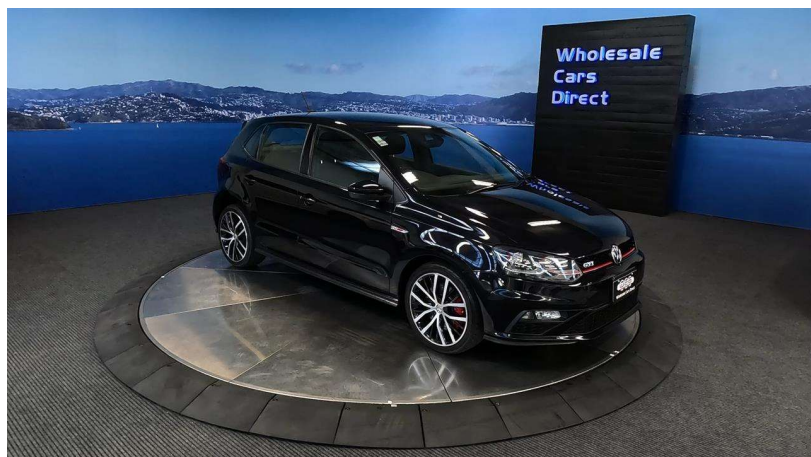

Wholesale Cars Direct

2016 Volkswagen Polo GTI Apple Car Play Android Auto

Vehicle	Odometer	Engine	Seats	Stock ID
Details	63.100 km	1800 cc	-	15560

TRADE IN's

All trade ins can be facilitated here quickly and easily