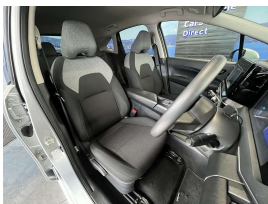

2022 Nissan Note Hybrid - Wireless Apple Car Play - Grade 4.5. $21,990