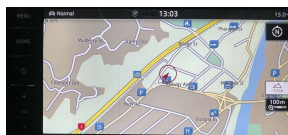

Wholesale Cars Direct

2019 Volkswagen Polo R- Line 110Kw - Grade 4.5 - Radar Cruise -

Stock ID	17166
Engine	1500 cc
Body	Hatchback
Odometer	34,800 km
Interior	0
Transmission	Automatic

Welcome to Wholesale Cars Direct.
WCD is quality, WCD is service, it is who we are.

WCD specialise in bringing pristine grade 4.5 European vehicles to NZ, This R-Line Volkswagen Polo is no exception, ready for the most discerning of buyers. Comes with virtual cockpit dash, Park assist, R-line sports front seats, Drive mode selection, 17" factory alloys, 6 airbags, Radar cruise control, Blind Spot monitoring, Rear cross traffic alert, Forward collision warning, Proactive occupant safety system, Multi function sports steering wheel with paddle shift tiptronic, Reversing camera, Front/Rear parking sensors, Traction control, Proximity key - Push button start, ABS, Isofix child seat anchor points, 3 Point seat belts for all seats, Auto headlights, LED daytime running lights, Dual side climate air