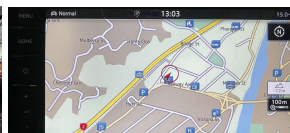

Wholesale Cars Direct

2019 Volkswagen Polo R- Line 110Kw - Grade 4.5 - Radar Cruise -

Stock ID	17166
Engine	1500 cc
Body	Hatchback
Odometer	34,800 km
Interior	0
Transmission	Automatic

Welcome to Wholesale Cars Direct.
WCD is quality, WCD is service, it is who we are.

WCD specialise in bringing pristine grade 4.5 European vehicles to NZ, This R-Line Volkswagen Polo is no exception, ready for the most discerning of buyers. Comes with virtual cockpit dash, Park assist, R-line sports front seats, Drive mode selection, 17" factory alloys, 6 airbags, Radar cruise control, Blind Spot monitoring, Rear cross traffic alert, Forward collision warning, Proactive occupant safety system, Multi function sports steering wheel with paddle shift tiptronic, Reversing camera, Front/Rear parking sensors, Traction control, Proximity key - Push button start, ABS, Isofix child seat anchor points, 3 Point seat belts for all seats, Auto headlights, LED daytime running lights, Dual side climate air