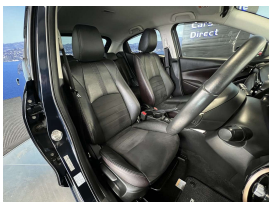

Wholesale Cars Direct

2019 Mazda Demio 1.5S Touring L Package - BIG Spec - 360 Degree

Stock ID 17067

Engine 1500 cc

Body Hatchback

Odometer 59,900 km

Interior 0

Transmission Automatic

Welcome to Wholesale Cars Direct.
WCD is quality, WCD is service, it is who we are.

This S Spec Demio sport hatch is the best & most well spec'd we have bought to NZ. Pristine condition. Comes with 360 degree camera, Reverse camera, Radar cruise control, 6 airbags, Mazda Connect entertainment unit, Bluetooth handsfree, Partial leather interior, Heated front seats, Blind spot monitoring, Smart city brake support, Lane departure warning, Traffic sign recognition, Automatic Headlights, Automatic wipers, Push button start - Smart key, Stability control, Isofix child seat anchors, 3 point seat belt for all seats, Proximity key, Dual zone climate air conditioning, iStop, Heads up display, Front/Rear parking sensors, Multi function steering wheel, USB/AUX audio inputs, Equipped with a