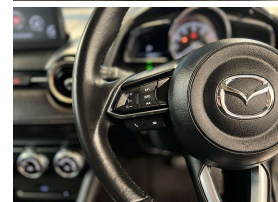

Wholesale Cars Direct

2019 Mazda Demio 1.5S Touring L Package - BIG Spec - 360 Degree

Stock ID 17067

Engine 1500 cc

Body Hatchback

Odometer 59,900 km

Interior 0

Transmission Automatic

Welcome to Wholesale Cars Direct.
WCD is quality, WCD is service, it is who we are.

This S Spec Demio sport hatch is the best & most well spec'd we have bought to NZ. Pristine condition. Comes with 360 degree camera, Reverse camera, Radar cruise control, 6 airbags, Mazda Connect entertainment unit, Bluetooth handsfree, Partial leather interior, Heated front seats, Blind spot monitoring, Smart city brake support, Lane departure warning, Traffic sign recognition, Automatic Headlights, Automatic wipers, Push button start - Smart key, Stability control, Isofix child seat anchors, 3 point seat belt for all seats, Proximity key, Dual zone climate air conditioning, iStop, Heads up display, Front/Rear parking sensors, Multi function steering wheel, USB/AUX audio inputs, Equipped with a