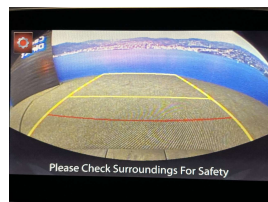

2019 Mazda Demio 1.5S Touring L Package - BIG Spec - 360 Degree

Stock ID 17067

Engine 1500 cc

Body Hatchback

Odometer 59,900 km

Interior 0

Transmission Automatic

Welcome to Wholesale Cars Direct.
WCD is quality, WCD is service, it is who we are.

This S Spec Demio sport hatch is the best & most well spec'd we have bought to NZ. Pristine condition. Comes with 360 degree camera, Reverse camera, Radar cruise control, 6 airbags, Mazda Connect entertainment unit, Bluetooth handsfree, Partial leather interior, Heated front seats, Blind spot monitoring, Smart city brake support, Lane departure warning, Traffic sign recognition, Automatic Headlights, Automatic wipers, Push button start - Smart key, Stability control, Isofix child seat anchors, 3 point seat belt for all seats, Proximity key, Dual zone climate air conditioning, iStop, Heads up display, Front/Rear parking sensors, Multi function steering wheel, USB/AUX audio inputs, Equipped with a