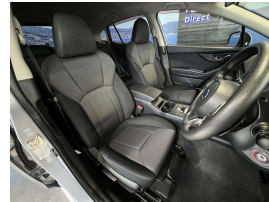

## 2017 Subaru Impreza 1.6i-L Sports Eyesight - Apple Car Play

Vehicle	Odometer	Engine	Seats	Stock ID
Details	48.100 km	1600 cc	-	15766