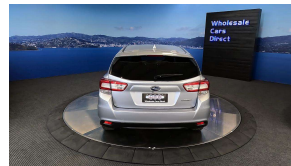

## 2017 Subaru Impreza 1.6i-L Sports Eyesight - Apple Car Play

Vehicle	Odometer	Engine	Seats	Stock ID
Details	48.100 km	1600 cc	-	15766