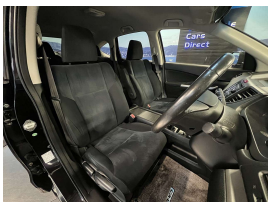

Stock ID 17481
Engine 2000 cc, Internal Combustion
Body SUV
Odometer 91,510 km
Interior 5 seats, 0
Transmission Automatic

Welcome to Wholesale Cars Direct.
WCD is quality, WCD is service, it is who we are.

Exceptional condition, original bought into NZ in 2022, owned by the one owner since then. Comes with auto headlights, Dual side climate air conditioning, Proximity keyless entry - Push button start, 17" factory alloys, Reverse camera, Cruise control, Stability control, NZ stereo with Bluetooth handsfree, Music streaming. Isofix car seat anchor points. Equipped with the 2.0 Litre petrol engine.