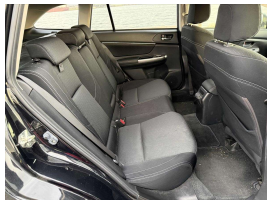

2017 Subaru Levorg GT AWD Eyesight - Cruise Control - WCD Premium

Stock ID 17267
Engine 1600 cc
Body Station Wagon
Odometer 103,439 km
Interior 0
Transmission Automatic

Welcome to Wholesale Cars Direct.
WCD is quality, WCD is service, it is who we are.

Arriving to Wellington April 23rd.