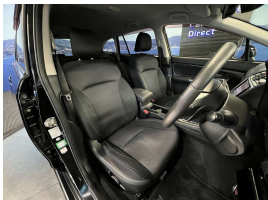

Wholesale Cars Direct

2017 Subaru Levorg GT AWD Eyesight - Cruise Control - WCD Premium

Stock ID 17267

Engine 1600 cc

Body Station Wagon

Odometer 103,560 km

Interior 0

Transmission Automatic

Welcome to Wholesale Cars Direct.
WCD is quality, WCD is service, it is who we are.

Big spec, pristine WCD condition GT AWD Subaru Levorg. Comes with radar cruise control, S/I Drive modes, Forward collision warning, BLIS Blind spot assist, Electric drivers seat, 7 airbags, Multi Function Steering Wheel with paddle shift tiptronic, Subaru eyesight, Factory 17" factory alloy wheels with a brand new set of tires fitted in NZ, Stability control, Lane departure warning, 3 Point seat belts for all seats, Dual side climate air conditioning, Proximity key - Push button start, Two keys, Isofix car seat anchor points.