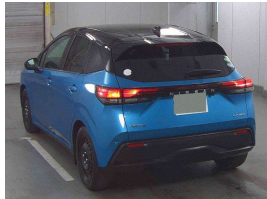

## 2020 Nissan Note Hybrid X Edition - Grade A interior - Pristine. \$21,990

**Stock ID** 17409  
**Engine** 1200 cc, Hybrid  
**Body** Hatchback  
**Odometer** 24,979 km  
**Interior** 0  
**Transmission** Automatic