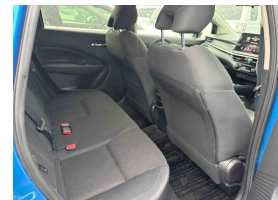

## 2020 Nissan Note Hybrid X Edition - Grade A interior - Pristine. \$21,990

**Stock ID** 17409  
**Engine** 1200 cc, Hybrid  
**Body** Hatchback  
**Odometer** 24,979 km  
**Interior** 0  
**Transmission** Automatic