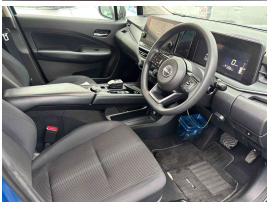

Wholesale Cars Direct

2020 Nissan Note Hybrid X Edition - Grade A interior - Pristine. \$21,990

Stock ID 17409
Engine 1200 cc, Hybrid
Body Hatchback
Odometer 24,979 km
Interior 0
Transmission Automatic

Welcome to Wholesale Cars Direct.
WCD is quality, WCD is service, it is who we are.