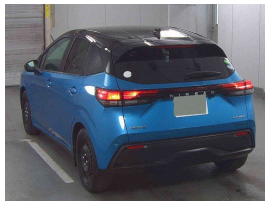

Wholesale Cars Direct

2020 Nissan Note Hybrid X Edition - Grade A interior - Pristine. \$21,990

Stock ID 17409
Engine 1200 cc, Hybrid
Body Hatchback
Odometer 24,979 km
Interior 0
Transmission Automatic

Welcome to Wholesale Cars Direct.
WCD is quality, WCD is service, it is who we are.