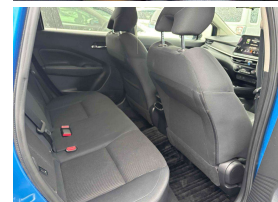

Wholesale Cars Direct

2020 Nissan Note Hybrid X Edition - Grade A interior - Pristine. \$21,990

Stock ID 17409
Engine 1200 cc, Hybrid
Body Hatchback
Odometer 24,979 km
Interior 0
Transmission Automatic

Welcome to Wholesale Cars Direct.
WCD is quality, WCD is service, it is who we are.