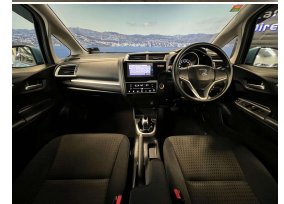

Wholesale Cars Direct

2017 Honda Fit Hybrid - Grade 4.5. \$18,600

Vehicle	Odometer	Engine	Seats	Stock ID
Details	44,040 km	1500 cc	5	16162

TRADE IN's

All trade ins can be facilitated here quickly and easily