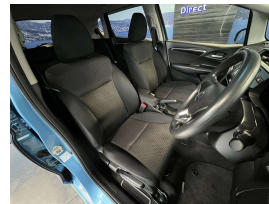

Wholesale Cars Direct

2017 Honda Fit Hybrid - Grade 4.5. \$18,600

Vehicle	Odometer	Engine	Seats	Stock ID
Details	44,040 km	1500 cc	5	16162

TRADE IN's

All trade ins can be facilitated here quickly and easily