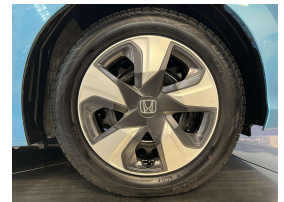

Wholesale Cars Direct

2017 Honda Fit Hybrid - Grade 4.5. \$18,600

Vehicle	Odometer	Engine	Seats	Stock ID
Details	44,040 km	1500 cc	5	16162

TRADE IN's

All trade ins can be facilitated here quickly and easily