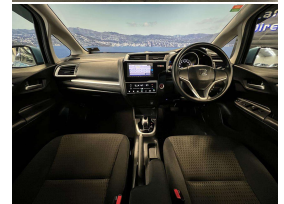

## 2017 Honda Fit Hybrid - Grade 4.5. \$17,990

Vehicle	Odometer	Engine	Seats	Stock ID
Details	44,040 km	1500 cc	5	16162