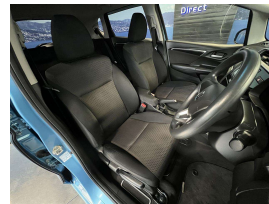

## 2017 Honda Fit Hybrid - Grade 4.5. \$17,990

Vehicle	Odometer	Engine	Seats	Stock ID
Details	44,040 km	1500 cc	5	16162