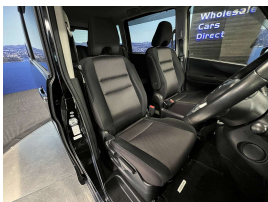

Wholesale Cars Direct

2016 Nissan Serena Hybrid Highway Star - Pro Pilot - 8 Seater. \$17,990

Stock ID	17088
Engine	2000 cc, Hybrid
Body	People Mover
Odometer	110,910 km
Interior	8 seats, 0
Transmission	Automatic

Welcome to Wholesale Cars Direct.
WCD is quality, WCD is service, it is who we are.

A very cool look new shape Hybrid Highway Star Serena. Comes with reverse camera, Forward collision warning, Auto stop/start, 8 Seats, Twin electric sliding side doors, 6 airbags, Isofix anchor points, Stability control, Climate air condition, Automatic headlights, Push button start - Proximity keyless, Adaptive radar cruise control, Emergency brake, 16" factory alloys, 3 point safety belts for all seats.