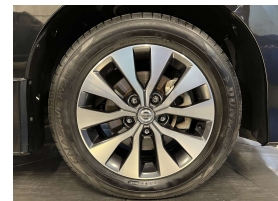

Wholesale Cars Direct

2016 Nissan Serena Hybrid Highway Star - Pro Pilot - 8 Seater. \$17,990

Stock ID	17088
Engine	2000 cc, Hybrid
Body	People Mover
Odometer	110,910 km
Interior	8 seats, 0
Transmission	Automatic

Welcome to Wholesale Cars Direct.
WCD is quality, WCD is service, it is who we are.

A very cool look new shape Hybrid Highway Star Serena. Comes with reverse camera, Forward collision warning, Auto stop/start, 8 Seats, Twin electric sliding side doors, 6 airbags, Isofix anchor points, Stability control, Climate air condition, Automatic headlights, Push button start - Proximity keyless, Adaptive radar cruise control, Emergency brake, 16" factory alloys, 3 point safety belts for all seats.