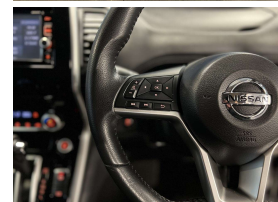

Wholesale Cars Direct

2016 Nissan Serena Hybrid Highway Star - Pro Pilot - 8 Seater. \$17,990

Stock ID	17088
Engine	2000 cc, Hybrid
Body	People Mover
Odometer	110,910 km
Interior	8 seats, 0
Transmission	Automatic

Welcome to Wholesale Cars Direct.
WCD is quality, WCD is service, it is who we are.

A very cool look new shape Hybrid Highway Star Serena. Comes with reverse camera, Forward collision warning, Auto stop/start, 8 Seats, Twin electric sliding side doors, 6 airbags, Isofix anchor points, Stability control, Climate air condition, Automatic headlights, Push button start - Proximity keyless, Adaptive radar cruise control, Emergency brake, 16" factory alloys, 3 point safety belts for all seats.