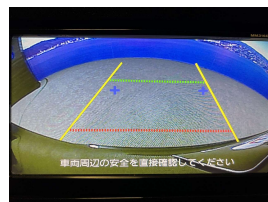

Wholesale Cars Direct

2016 Nissan Serena Hybrid Highway Star - Pro Pilot - 8 Seater. \$17,990

Stock ID	17088
Engine	2000 cc, Hybrid
Body	People Mover
Odometer	110,910 km
Interior	8 seats, 0
Transmission	Automatic

Welcome to Wholesale Cars Direct.
WCD is quality, WCD is service, it is who we are.

A very cool look new shape Hybrid Highway Star Serena. Comes with reverse camera, Forward collision warning, Auto stop/start, 8 Seats, Twin electric sliding side doors, 6 airbags, Isofix anchor points, Stability control, Climate air condition, Automatic headlights, Push button start - Proximity keyless, Adaptive radar cruise control, Emergency brake, 16" factory alloys, 3 point safety belts for all seats.