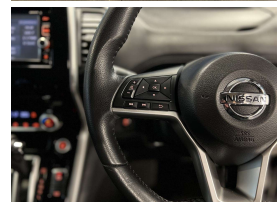

Wholesale Cars Direct

2016 Nissan Serena Hybrid Highway Star - Pro Pilot - 8 Seater. \$16,990

Stock ID	17088
Engine	2000 cc, Hybrid
Body	People Mover
Odometer	110,910 km
Interior	8 seats, 0
Transmission	Automatic

Welcome to Wholesale Cars Direct.
WCD is quality, WCD is service, it is who we are.

A very cool look new shape Hybrid Highway Star Serena. Comes with reverse camera, Forward collision warning, Auto stop/start, 8 Seats, Twin electric sliding side doors, 6 airbags, Isofix anchor points, Stability control, Climate air condition, Automatic headlights, Push button start - Proximity keyless, Adaptive radar cruise control, Emergency brake, 16" factory alloys, 3 point safety belts for all seats.