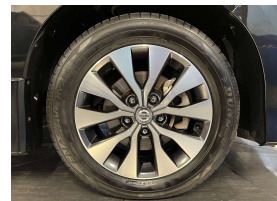

Wholesale Cars Direct

2016 Nissan Serena Hybrid Highway Star - Pro Pilot - 8 Seater. \$16,990

Stock ID	17088
Engine	2000 cc, Hybrid
Body	People Mover
Odometer	110,910 km
Interior	8 seats, 0
Transmission	Automatic

Welcome to Wholesale Cars Direct.
WCD is quality, WCD is service, it is who we are.

A very cool look new shape Hybrid Highway Star Serena. Comes with reverse camera, Forward collision warning, Auto stop/start, 8 Seats, Twin electric sliding side doors, 6 airbags, Isofix anchor points, Stability control, Climate air condition, Automatic headlights, Push button start - Proximity keyless, Adaptive radar cruise control, Emergency brake, 16" factory alloys, 3 point safety belts for all seats.