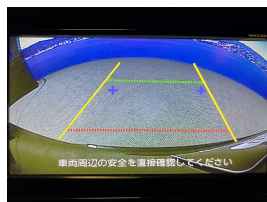

Wholesale Cars Direct

2016 Nissan Serena Hybrid Highway Star - Pro Pilot - 8 Seater. \$16,990

Stock ID	17088
Engine	2000 cc, Hybrid
Body	People Mover
Odometer	110,910 km
Interior	8 seats, 0
Transmission	Automatic

Welcome to Wholesale Cars Direct.
WCD is quality, WCD is service, it is who we are.

A very cool look new shape Hybrid Highway Star Serena. Comes with reverse camera, Forward collision warning, Auto stop/start, 8 Seats, Twin electric sliding side doors, 6 airbags, Isofix anchor points, Stability control, Climate air condition, Automatic headlights, Push button start - Proximity keyless, Adaptive radar cruise control, Emergency brake, 16" factory alloys, 3 point safety belts for all seats.