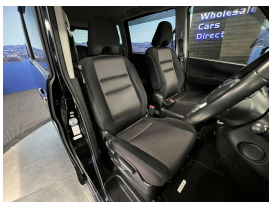

Wholesale Cars Direct

2016 Nissan Serena Hybrid Highway Star - Pro Pilot - 8 Seater. \$16,990

Stock ID	17088
Engine	2000 cc, Hybrid
Body	People Mover
Odometer	110,910 km
Interior	8 seats, 0
Transmission	Automatic

Welcome to Wholesale Cars Direct.
WCD is quality, WCD is service, it is who we are.

A very cool look new shape Hybrid Highway Star Serena. Comes with reverse camera, Forward collision warning, Auto stop/start, 8 Seats, Twin electric sliding side doors, 6 airbags, Isofix anchor points, Stability control, Climate air condition, Automatic headlights, Push button start - Proximity keyless, Adaptive radar cruise control, Emergency brake, 16" factory alloys, 3 point safety belts for all seats.