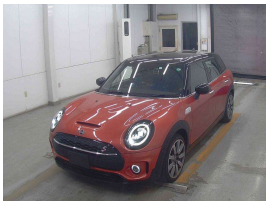

Wholesale Cars Direct

2020 Mini Clubman New Shape BIG Spec Cooper S - Grade 4.5. \$25,990

Stock ID 17455

Engine 2000 cc, Internal Combustion

Body Hatchback

Odometer 75,880 km

Interior 0

Transmission Automatic