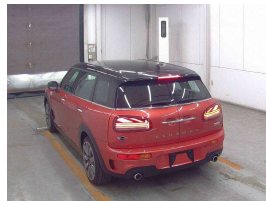

Wholesale Cars Direct

2020 Mini Clubman New Shape BIG Spec Cooper S - Grade 4.5. \$25,990

Stock ID 17455

Engine 2000 cc, Internal Combustion

Body Hatchback

Odometer 75,880 km

Interior 0

Transmission Automatic