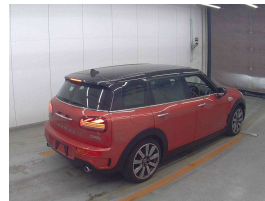

Wholesale Cars Direct

2020 Mini Clubman New Shape BIG Spec Cooper S - Grade 4.5. \$25,990

Stock ID 17455

Engine 2000 cc, Internal Combustion

Body Hatchback

Odometer 75,880 km

Interior 0

Transmission Automatic