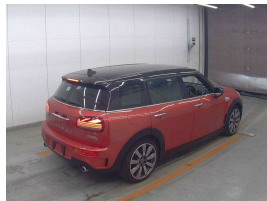

2020 Mini Clubman New Shape BIG Spec Cooper S - Grade 4.5. $25,990

Stock ID 17455

Engine 2000 cc, Internal Combustion

Body Hatchback

Odometer 75,880 km

Interior 0

Transmission Automatic

Welcome to Wholesale Cars Direct. WCD is quality, WCD is service, it is who we are.

This vehicle is in storge. It can be processed upon genuine interest or purchased subject to condition & test drive.