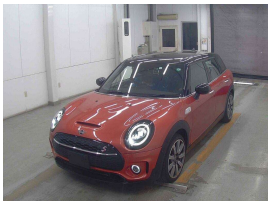

2020 Mini Clubman New Shape BIG Spec Cooper S - Grade 4.5. $25,990

Stock ID 17455

Engine 2000 cc, Internal Combustion

Body Hatchback

Odometer 75,880 km

Interior 0

Transmission Automatic

Welcome to Wholesale Cars Direct. WCD is quality, WCD is service, it is who we are.

This vehicle is in storge. It can be processed upon genuine interest or purchased subject to condition & test drive.