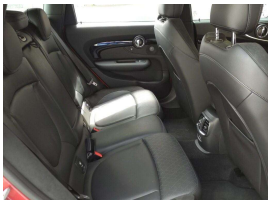

2020 Mini Clubman New Shape BIG Spec Cooper S - Grade 4.5. $25,990

Stock ID 17455

Engine 2000 cc, Internal Combustion

Body Hatchback

Odometer 75,880 km

Interior 0

Transmission Automatic

Welcome to Wholesale Cars Direct. WCD is quality, WCD is service, it is who we are.

This vehicle is in storge. It can be processed upon genuine interest or purchased subject to condition & test drive.