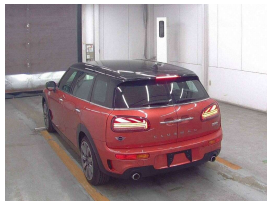

2020 Mini Clubman New Shape BIG Spec Cooper S - Grade 4.5. $25,990

Stock ID 17455

Engine 2000 cc, Internal Combustion

Body Hatchback

Odometer 75,880 km

Interior 0

Transmission Automatic

Welcome to Wholesale Cars Direct. WCD is quality, WCD is service, it is who we are.

This vehicle is in storge. It can be processed upon genuine interest or purchased subject to condition & test drive.