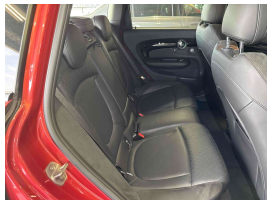

2020 Mini Clubman New Shape BIG Spec Cooper S - Grade 4.5. $25,990

Stock ID 17455

Engine 2000 cc, Internal Combustion

Body Hatchback

Odometer 75,880 km

Interior 0

Transmission Automatic

Welcome to Wholesale Cars Direct. WCD is quality, WCD is service, it is who we are.

This vehicle is in storge. It can be processed upon genuine interest or purchased subject to condition & test drive.