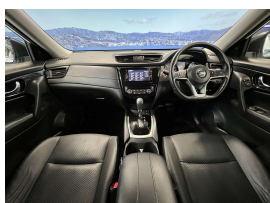

Wholesale Cars Direct

2018 Nissan X-Trail X Edition - 7 Seater - Leather - New Tires - Grade

Stock ID	17337
Engine	2000 cc
Body	SUV
Odometer	50,720 km
Interior	7 seats, Leather
Transmission	Automatic

Welcome to Wholesale Cars Direct.
WCD is quality, WCD is service, it is who we are.

An exceptionally pristine grade 4.5 example as expected with WCD being better grade vehicles into NZ. Comes with heated front seats, Cruise control, 360 degree surround view camera, Nissans emergency braking system, Lane departure warning, Reverse camera, Proximity keyless - Push button start, Stability control, Front/Rear parking sensors, Electric Tailgate, Dual side climate control, 3 Point seat belts for all seats, 18" factory alloys with a brand new set of tyres fitted in NZ, 3 Point seat belts for all seats, Isofix car seat anchor points. Auto headlights.