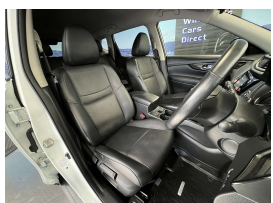

Wholesale Cars Direct

2018 Nissan X-Trail X Edition - 7 Seater - Leather - New Tires - Grade

Stock ID	17337
Engine	2000 cc
Body	SUV
Odometer	50,720 km
Interior	7 seats, Leather
Transmission	Automatic

Welcome to Wholesale Cars Direct.
WCD is quality, WCD is service, it is who we are.

An exceptionally pristine grade 4.5 example as expected with WCD being better grade vehicles into NZ. Comes with heated front seats, Cruise control, 360 degree surround view camera, Nissans emergency braking system, Lane departure warning, Reverse camera, Proximity keyless - Push button start, Stability control, Front/Rear parking sensors, Electric Tailgate, Dual side climate control, 3 Point seat belts for all seats, 18" factory alloys with a brand new set of tyres fitted in NZ, 3 Point seat belts for all seats, Isofix car seat anchor points. Auto headlights.