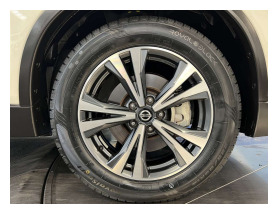

Wholesale Cars Direct

2018 Nissan X-Trail X Edition - 7 Seater - Leather - New Tires - Grade

Stock ID	17337
Engine	2000 cc
Body	SUV
Odometer	50,720 km
Interior	7 seats, Leather
Transmission	Automatic

Welcome to Wholesale Cars Direct.
WCD is quality, WCD is service, it is who we are.

An exceptionally pristine grade 4.5 example as expected with WCD being better grade vehicles into NZ. Comes with heated front seats, Cruise control, 360 degree surround view camera, Nissans emergency braking system, Lane departure warning, Reverse camera, Proximity keyless - Push button start, Stability control, Front/Rear parking sensors, Electric Tailgate, Dual side climate control, 3 Point seat belts for all seats, 18" factory alloys with a brand new set of tyres fitted in NZ, 3 Point seat belts for all seats, Isofix car seat anchor points. Auto headlights.