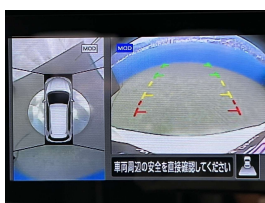

Wholesale Cars Direct

2018 Nissan X-Trail X Edition - 7 Seater - Leather - New Tires - Grade

Stock ID	17337
Engine	2000 cc
Body	SUV
Odometer	50,720 km
Interior	7 seats, Leather
Transmission	Automatic

Welcome to Wholesale Cars Direct.
WCD is quality, WCD is service, it is who we are.

An exceptionally pristine grade 4.5 example as expected with WCD being better grade vehicles into NZ. Comes with heated front seats, Cruise control, 360 degree surround view camera, Nissans emergency braking system, Lane departure warning, Reverse camera, Proximity keyless - Push button start, Stability control, Front/Rear parking sensors, Electric Tailgate, Dual side climate control, 3 Point seat belts for all seats, 18" factory alloys with a brand new set of tyres fitted in NZ, 3 Point seat belts for all seats, Isofix car seat anchor points. Auto headlights.