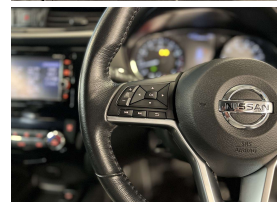

Wholesale Cars Direct

2018 Nissan X-Trail X Edition - 7 Seater - Leather - New Tires - Grade

Stock ID 17337

Engine 2000 cc

Body SUV

Odometer 50,720 km

Interior 7 seats, Leather

Transmission Automatic

Welcome to Wholesale Cars Direct.
WCD is quality, WCD is service, it is who we are.

An exceptionally pristine grade 4.5 example as expected with WCD being better grade vehicles into NZ. Comes with heated front seats, Cruise control, 360 degree surround view camera, Nissans emergency braking system, Lane departure warning, Reverse camera, Proximity keyless - Push button start, Stability control, Front/Rear parking sensors, Electric Tailgate, Dual side climate control, 3 Point seat belts for all seats, 18" factory alloys with a brand new set of tyres fitted in NZ, 3 Point seat belts for all seats, Isofix car seat anchor points. Auto headlights.