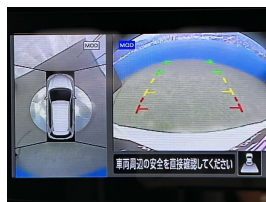

Stock ID 17337

Engine 2000 cc

Body SUV

Odometer 50,720 km

Interior 7 seats, Leather

Transmission Automatic

Welcome to Wholesale Cars Direct.
WCD is quality, WCD is service, it is who we are.

An exceptionally pristine grade 4.5 example as expected with WCD being better grade vehicles into NZ. Comes with heated front seats, Cruise control, 360 degree surround view camera, Nissans emergency braking system, Lane departure warning, Reverse camera, Proximity keyless - Push button start, Stability control, Front/Rear parking sensors, Electric Tailgate, Dual side climate control, 3 Point seat belts for all seats, 18" factory alloys with a brand new set of tyres fitted in NZ, 3 Point seat belts for all seats, Isofix car seat anchor points. Auto headlights.