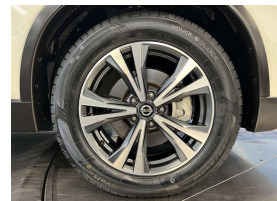

Wholesale Cars Direct

2018 Nissan X-Trail X Edition - 7 Seater - Leather - New Tires - Grade

Stock ID 17337

Engine 2000 cc

Body SUV

Odometer 50,720 km

Interior 7 seats, Leather

Transmission Automatic

Welcome to Wholesale Cars Direct.
WCD is quality, WCD is service, it is who we are.

An exceptionally pristine grade 4.5 example as expected with WCD being better grade vehicles into NZ. Comes with heated front seats, Cruise control, 360 degree surround view camera, Nissans emergency braking system, Lane departure warning, Reverse camera, Proximity keyless - Push button start, Stability control, Front/Rear parking sensors, Electric Tailgate, Dual side climate control, 3 Point seat belts for all seats, 18" factory alloys with a brand new set of tyres fitted in NZ, 3 Point seat belts for all seats, Isofix car seat anchor points. Auto headlights.