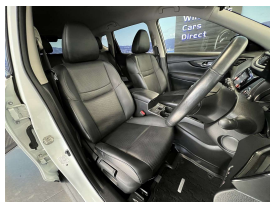

Wholesale Cars Direct

2018 Nissan X-Trail X Edition - 7 Seater - Leather - New Tires - Grade

Stock ID 17337

Engine 2000 cc

Body SUV

Odometer 50,720 km

Interior 7 seats, Leather

Transmission Automatic

Welcome to Wholesale Cars Direct.
WCD is quality, WCD is service, it is who we are.

An exceptionally pristine grade 4.5 example as expected with WCD being better grade vehicles into NZ. Comes with heated front seats, Cruise control, 360 degree surround view camera, Nissans emergency braking system, Lane departure warning, Reverse camera, Proximity keyless - Push button start, Stability control, Front/Rear parking sensors, Electric Tailgate, Dual side climate control, 3 Point seat belts for all seats, 18" factory alloys with a brand new set of tyres fitted in NZ, 3 Point seat belts for all seats, Isofix car seat anchor points. Auto headlights.