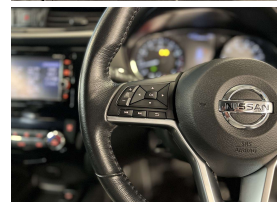

## 2018 Nissan X-Trail X Edition - 7 Seater - Leather - New Tires - Grade

**Stock ID** 17337

**Engine** 2000 cc, Internal Combustion

**Body** SUV

**Odometer** 50,720 km

**Interior** 7 seats, Leather

**Transmission** Automatic

Welcome to Wholesale Cars Direct.  
WCD is quality, WCD is service, it is who we are.

An exceptionally pristine grade 4.5 example as expected with WCD being better grade vehicles into NZ. Comes with heated front seats, Cruise control, 360 degree surround view camera, Nissans emergency braking system, Lane departure warning, Reverse camera, Proximity keyless - Push button start, Stability control, Front/Rear parking sensors, Electric Tailgate, Dual side climate control, 3 Point seat belts for all seats, 18" factory alloys with a brand new set of tyres fitted in NZ, 3 Point seat belts for all seats, Isofix car seat anchor points. Auto headlights.