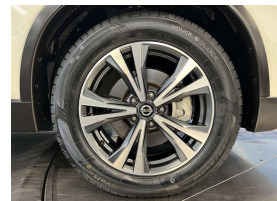

## 2018 Nissan X-Trail X Edition - 7 Seater - Leather - New Tires - Grade

**Stock ID** 17337

**Engine** 2000 cc, Internal Combustion

**Body** SUV

**Odometer** 50,720 km

**Interior** 7 seats, Leather

**Transmission** Automatic

Welcome to Wholesale Cars Direct.  
WCD is quality, WCD is service, it is who we are.

An exceptionally pristine grade 4.5 example as expected with WCD being better grade vehicles into NZ. Comes with heated front seats, Cruise control, 360 degree surround view camera, Nissans emergency braking system, Lane departure warning, Reverse camera, Proximity keyless - Push button start, Stability control, Front/Rear parking sensors, Electric Tailgate, Dual side climate control, 3 Point seat belts for all seats, 18" factory alloys with a brand new set of tyres fitted in NZ, 3 Point seat belts for all seats, Isofix car seat anchor points. Auto headlights.