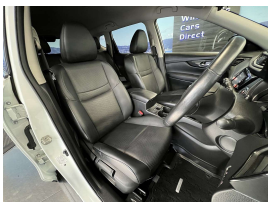

## 2018 Nissan X-Trail X Edition - 7 Seater - Leather - New Tires - Grade

**Stock ID** 17337

**Engine** 2000 cc, Internal Combustion

**Body** SUV

**Odometer** 50,720 km

**Interior** 7 seats, Leather

**Transmission** Automatic

Welcome to Wholesale Cars Direct.  
WCD is quality, WCD is service, it is who we are.

An exceptionally pristine grade 4.5 example as expected with WCD being better grade vehicles into NZ. Comes with heated front seats, Cruise control, 360 degree surround view camera, Nissans emergency braking system, Lane departure warning, Reverse camera, Proximity keyless - Push button start, Stability control, Front/Rear parking sensors, Electric Tailgate, Dual side climate control, 3 Point seat belts for all seats, 18" factory alloys with a brand new set of tyres fitted in NZ, 3 Point seat belts for all seats, Isofix car seat anchor points. Auto headlights.