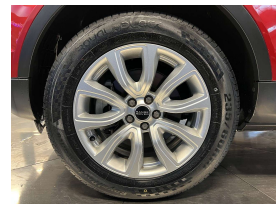

## 2019 Land Rover Range Rover Evoque Facelift SE AWD - Late Model -

<b>Stock ID</b>	17193
<b>Engine</b>	2000 cc
<b>Body</b>	SUV
<b>Odometer</b>	55,520 km
<b>Interior</b>	0
<b>Transmission</b>	Automatic

Welcome to Wholesale Cars Direct.  
WCD is quality, WCD is service, it is who we are.

An exceptional facelift 2019 AWD Evoque. Comes with Range Rovers Automatic Emergency Braking System (AEB), Lane departure warning, Meridian stereo system, Heated front seats, 11 airbags, Reverse camera, Side camera, Top view camera, Cruise control, Stability control, Isofix child seat anchors, 3 Point seat belts for all seats, Auto headlights, Dual side climate air conditioning, Electric tailgate, Paddle shift tiptronic, Proximity key - Push button start, Bluetooth, We have fitted Apple CarPlay-Android Auto at a value of \$1400, Partial leather trim. 18" factory alloys with a brand new set of tyres fitted in NZ, Equipped with the Terrain response all wheel drive system with a 2.0 Litre Turbocharged petrol