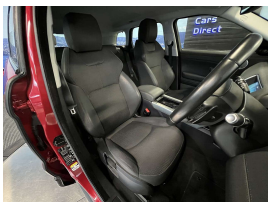

## 2019 Land Rover Range Rover Evoque Facelift SE AWD - Late Model -

<b>Stock ID</b>	17193
<b>Engine</b>	2000 cc
<b>Body</b>	SUV
<b>Odometer</b>	55,520 km
<b>Interior</b>	0
<b>Transmission</b>	Automatic

Welcome to Wholesale Cars Direct.  
WCD is quality, WCD is service, it is who we are.

An exceptional facelift 2019 AWD Evoque. Comes with Range Rovers Automatic Emergency Braking System (AEB), Lane departure warning, Meridian stereo system, Heated front seats, 11 airbags, Reverse camera, Side camera, Top view camera, Cruise control, Stability control, Isofix child seat anchors, 3 Point seat belts for all seats, Auto headlights, Dual side climate air conditioning, Electric tailgate, Paddle shift tiptronic, Proximity key - Push button start, Bluetooth, We have fitted Apple CarPlay-Android Auto at a value of \$1400, Partial leather trim. 18" factory alloys with a brand new set of tyres fitted in NZ, Equipped with the Terrain response all wheel drive system with a 2.0 Litre Turbocharged petrol