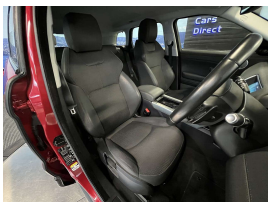

Wholesale Cars Direct

2019 Land Rover Range Rover Evoque Facelift SE AWD - Late Model -

Stock ID	17193
Engine	2000 cc
Body	SUV
Odometer	55,520 km
Interior	0
Transmission	Automatic

Welcome to Wholesale Cars Direct.
WCD is quality, WCD is service, it is who we are.

An exceptional facelift 2019 AWD Evoque. Comes with Range Rovers Automatic Emergency Braking System (AEB), Lane departure warning, Meridian stereo system, Heated front seats, 11 airbags, Reverse camera, Side camera, Top view camera, Cruise control, Stability control, Isofix child seat anchors, 3 Point seat belts for all seats, Auto headlights, Dual side climate air conditioning, Electric tailgate, Paddle shift tiptronic, Proximity key - Push button start, Bluetooth, We have fitted Apple CarPlay at a value of \$1400, Partial leather trim. 18" factory alloys with a brand new set of tyres fitted in NZ, Equipped with the Terrain response all wheel drive system with a 2.0 Litre Turbocharged petrol engine.