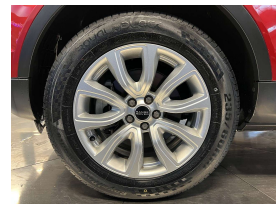

Wholesale Cars Direct

2019 Land Rover Range Rover Evoque Facelift SE AWD - Late Model -

Stock ID	17193
Engine	2000 cc
Body	SUV
Odometer	55,520 km
Interior	0
Transmission	Automatic

Welcome to Wholesale Cars Direct.
WCD is quality, WCD is service, it is who we are.

An exceptional facelift 2019 AWD Evoque. Comes with Range Rovers Automatic Emergency Braking System (AEB), Lane departure warning, Meridian stereo system, Heated front seats, 11 airbags, Reverse camera, Side camera, Top view camera, Cruise control, Stability control, Isofix child seat anchors, 3 Point seat belts for all seats, Auto headlights, Dual side climate air conditioning, Electric tailgate, Paddle shift tiptronic, Proximity key - Push button start, Bluetooth, We have fitted Apple CarPlay at a value of \$1400, Partial leather trim. 18" factory alloys with a brand new set of tyres fitted in NZ, Equipped with the Terrain response all wheel drive system with a 2.0 Litre Turbocharged petrol engine.