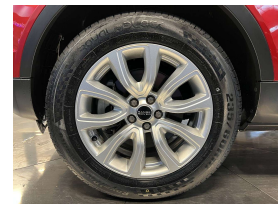

## 2019 Land Rover Range Rover Evoque Facelift SE AWD - Late Model -

<b>Stock ID</b>	17193
<b>Engine</b>	2000 cc
<b>Body</b>	SUV
<b>Odometer</b>	55,520 km
<b>Interior</b>	0
<b>Transmission</b>	Automatic

Welcome to Wholesale Cars Direct.  
WCD is quality, WCD is service, it is who we are.

An exceptional facelift 2019 AWD Evoque. Comes with Range Rovers Automatic Emergency Braking System (AEB), Lane departure warning, Meridian stereo system, Heated front seats, 11 airbags, Reverse camera, Side camera, Top view camera, Cruise control, Stability control, Isofix child seat anchors, 3 Point seat belts for all seats, Auto headlights, Dual side climate air conditioning, Electric tailgate, Paddle shift tiptronic, Proximity key - Push button start, Bluetooth, We have fitted Apple CarPlay at a value of \$1400, Partial leather trim. 18" factory alloys with a brand new set of tyres fitted in NZ, Equipped with the Terrain response all wheel drive system with a 2.0 Litre Turbocharged petrol engine.