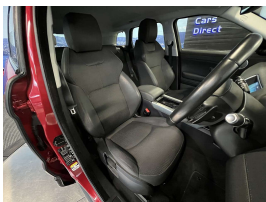

## 2019 Land Rover Range Rover Evoque Facelift SE AWD - Late Model -

<b>Stock ID</b>	17193
<b>Engine</b>	2000 cc
<b>Body</b>	SUV
<b>Odometer</b>	55,520 km
<b>Interior</b>	0
<b>Transmission</b>	Automatic

Welcome to Wholesale Cars Direct.  
WCD is quality, WCD is service, it is who we are.

An exceptional facelift 2019 AWD Evoque. Comes with Range Rovers Automatic Emergency Braking System (AEB), Lane departure warning, Meridian stereo system, Heated front seats, 11 airbags, Reverse camera, Side camera, Top view camera, Cruise control, Stability control, Isofix child seat anchors, 3 Point seat belts for all seats, Auto headlights, Dual side climate air conditioning, Electric tailgate, Paddle shift tiptronic, Proximity key - Push button start, Bluetooth, We have fitted Apple CarPlay at a value of \$1400, Partial leather trim. 18" factory alloys with a brand new set of tyres fitted in NZ, Equipped with the Terrain response all wheel drive system with a 2.0 Litre Turbocharged petrol engine.