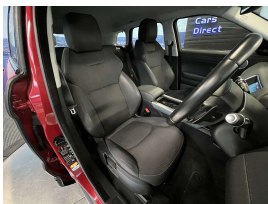

Wholesale Cars Direct

2019 Land Rover Range Rover Evoque Facelift SE AWD - Late Model -

| | |
|---------------------|------------------------------|
| Stock ID | 17193 |
| Engine | 2000 cc, Internal Combustion |
| Body | SUV |
| Odometer | 55,520 km |
| Interior | 0 |
| Transmission | Automatic |

Welcome to Wholesale Cars Direct.
WCD is quality, WCD is service, it is who we are.

An exceptional facelift 2019 AWD Evoque. Comes with Range Rovers Automatic Emergency Braking System (AEB), Lane departure warning, Meridian stereo system, Heated front seats, 11 airbags, Reverse camera, Side camera, Top view camera, Cruise control, Stability control, Isofix child seat anchors, 3 Point seat belts for all seats, Auto headlights, Dual side climate air conditioning, Electric tailgate, Paddle shift tiptronic, Proximity key - Push button start, Bluetooth, We have fitted Apple CarPlay at a value of \$1400, Partial leather trim. 18" factory alloys with a brand new set of tyres fitted in NZ, Equipped with the Terrain response all wheel drive system with a 2.0 Litre Turbocharged petrol engine.