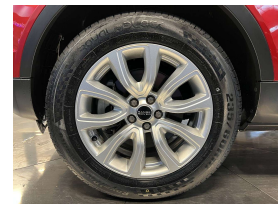

Wholesale Cars Direct

2019 Land Rover Range Rover Evoque Facelift SE AWD - Late Model -

| | |
|---------------------|------------------------------|
| Stock ID | 17193 |
| Engine | 2000 cc, Internal Combustion |
| Body | SUV |
| Odometer | 55,520 km |
| Interior | 0 |
| Transmission | Automatic |

Welcome to Wholesale Cars Direct.
WCD is quality, WCD is service, it is who we are.

An exceptional facelift 2019 AWD Evoque. Comes with Range Rovers Automatic Emergency Braking System (AEB), Lane departure warning, Meridian stereo system, Heated front seats, 11 airbags, Reverse camera, Side camera, Top view camera, Cruise control, Stability control, Isofix child seat anchors, 3 Point seat belts for all seats, Auto headlights, Dual side climate air conditioning, Electric tailgate, Paddle shift tiptronic, Proximity key - Push button start, Bluetooth, We have fitted Apple CarPlay at a value of \$1400, Partial leather trim. 18" factory alloys with a brand new set of tyres fitted in NZ, Equipped with the Terrain response all wheel drive system with a 2.0 Litre Turbocharged petrol engine.