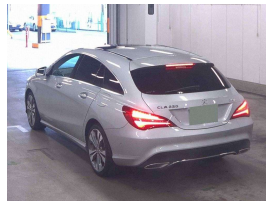

Wholesale Cars Direct

2019 Mercedes-Benz CLA 220 4Matic Shooting Break - Panoramic

Stock ID 17279
Engine 2000 cc
Body Station Wagon
Odometer 37,624 km
Interior Leather
Transmission Automatic

Welcome to Wholesale Cars Direct.
WCD is quality, WCD is service, it is who we are.