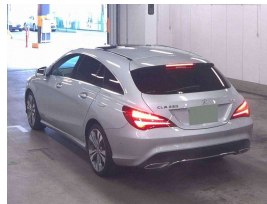

Wholesale Cars Direct

2019 Mercedes-Benz CLA 220 4Matic Shooting Break - Panoramic

Stock ID 17279

Engine 2000 cc, Internal Combustion

Body Station Wagon

Odometer 37,624 km

Interior Leather

Transmission Automatic