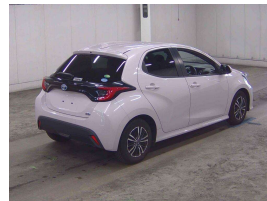

2020 Toyota Yaris Hybrid G - Grade 5 A - Like New - WCD Pristine.

Stock ID 17408
Engine 1500 cc, Hybrid
Body Hatchback
Odometer 10,393 km
Interior 0
Transmission Automatic

Welcome to Wholesale Cars Direct.
WCD is quality, WCD is service, it is who we are.

A pristine very special grade 5 A Hybrid Toyota Yaris. This has just arrived along with 80 other vehicles, it can be fast tracked through compliance upon genuine interest or purchased subject to condition & test drive.