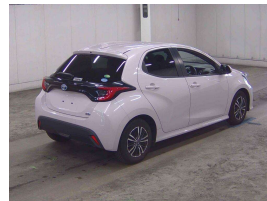

2020 Toyota Yaris Hybrid G - Grade 5 A - Like New - WCD Pristine.

Stock ID 17408
Engine 1500 cc, Hybrid
Body Hatchback
Odometer 10,393 km
Interior 0
Transmission Automatic

Welcome to Wholesale Cars Direct. WCD is quality, WCD is service, it is who we are.

This vehicle is in storge. It can be processed upon genuine interest or purchased subject to condition & test drive.