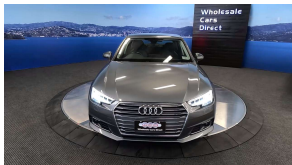

## 2016 Audi A4 Facelift Sports - BIG Spec - Leather -Virtual Cockpit.

<b>Stock ID</b>	17207
<b>Engine</b>	2000 cc
<b>Body</b>	Sedan
<b>Odometer</b>	67,280 km
<b>Interior</b>	Leather
<b>Transmission</b>	Automatic

Welcome to Wholesale Cars Direct.  
WCD is quality, WCD is service, it is who we are.

WCD specialize in European pristine quality vehicles from Japan. This Audi sports is no exception. Comes with Full leather trim with electric front seats, Drivers seat with memory function, Stereo upgraded to NZ spec, NZ navigation installed, Apple CarPlay, Radar cruise control, Audi active lane assist, Traffic jam assist, Audi pre sense, Distance warning, Heated/Electric front seats, 6 airbags, Dual side climate control, Isofix car seat anchor points, 3 point safety belts for all seats, Auto headlights, Proximity key - Push button start, Reverse camera, Front/Rear parking sensors, Paddle shift tiptronic.