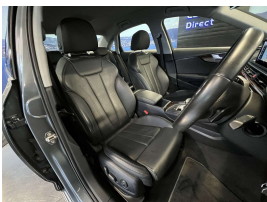

## 2016 Audi A4 Facelift Sports - BIG Spec - Leather -Virtual Cockpit.

<b>Stock ID</b>	17207
<b>Engine</b>	2000 cc
<b>Body</b>	Sedan
<b>Odometer</b>	67,280 km
<b>Interior</b>	Leather
<b>Transmission</b>	Automatic

Welcome to Wholesale Cars Direct.  
WCD is quality, WCD is service, it is who we are.

WCD specialize in European pristine quality vehicles from Japan. This Audi sports is no exception. Comes with Full leather trim with electric front seats, Drivers seat with memory function, Stereo upgraded to NZ spec, NZ navigation installed, Apple CarPlay, Radar cruise control, Audi active lane assist, Traffic jam assist, Audi pre sense, Distance warning, Heated/Electric front seats, 6 airbags, Dual side climate control, Isofix car seat anchor points, 3 point safety belts for all seats, Auto headlights, Proximity key - Push button start, Reverse camera, Front/Rear parking sensors, Paddle shift tiptronic.