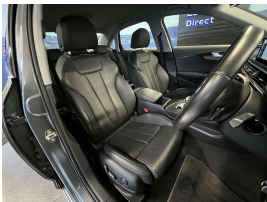

## 2016 Audi A4 Facelift Sports - BIG Spec - Leather -Virtual Cockpit.

**Stock ID** 17207

**Engine** 2000 cc

**Body** Sedan

**Odometer** 67,280 km

**Interior** Leather

**Transmission** Automatic

Welcome to Wholesale Cars Direct.  
WCD is quality, WCD is service, it is who we are.

WCD specialize in European pristine quality vehicles from Japan. This Audi sports is no exception. Comes with Full leather trim with electric front seats, Drivers seat with memory function, Stereo upgraded to NZ spec, NZ navigation installed, Apple CarPlay, Radar cruise control, Audi active lane assist, Traffic jam assist, Audi pre sense, Distance warning, Heated/Electric front seats, 6 airbags, Dual side climate control, Isofix car seat anchor points, 3 point safety belts for all seats, Auto headlights, Proximity key - Push button start, Reverse camera, Front/Rear parking sensors, Paddle shift tiptronic.