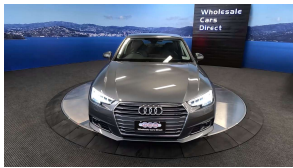

## 2016 Audi A4 Facelift Sports - BIG Spec - Leather -Virtual Cockpit.

**Stock ID** 17207

**Engine** 2000 cc

**Body** Sedan

**Odometer** 67,280 km

**Interior** Leather

**Transmission** Automatic

Welcome to Wholesale Cars Direct.  
WCD is quality, WCD is service, it is who we are.

WCD specialize in European pristine quality vehicles from Japan. This Audi sports is no exception. Comes with Full leather trim with electric front seats, Drivers seat with memory function, Stereo upgraded to NZ spec, NZ navigation installed, Apple CarPlay, Radar cruise control, Audi active lane assist, Traffic jam assist, Audi pre sense, Distance warning, Heated/Electric front seats, 6 airbags, Dual side climate control, Isofix car seat anchor points, 3 point safety belts for all seats, Auto headlights, Proximity key - Push button start, Reverse camera, Front/Rear parking sensors, Paddle shift tiptronic.