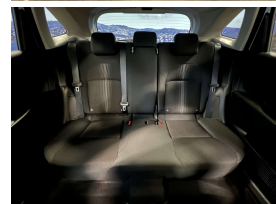

Wholesale Cars Direct

2021 Nissan Note Hybrid X Edition - Grade 5 A - Wireless Apple Car Play

Stock ID 17378

Engine 1200 cc, Hybrid

Body Hatchback

Odometer 20,370 km

Interior 0

Transmission Automatic

Welcome to Wholesale Cars Direct.
WCD is quality, WCD is service, it is who we are.

The most pristine Hybrid Nissan Note we have, grade 5 A in Japan is graded as new. Comes with Traffic sign assist, Front/Rear parking sensors, Emergency braking assist, Lane assist, Selective drive modes, 7 airbags, Auto headlights, Auto high beam assist, Proximity key - Push button start, Bluetooth hands free, Wireless Apple CarPlay, Reverse camera, 3 point seat belts for all seats, Isofix car seat anchor points, we have fitted a brand new wireless Apple Car Play stereo in NZ.