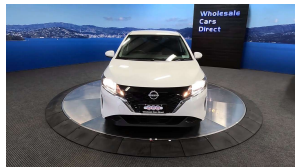

Wholesale Cars Direct

2021 Nissan Note Hybrid X Edition - Grade 5 A - Wireless Apple Car Play

Stock ID 17378

Engine 1200 cc, Hybrid

Body Hatchback

Odometer 20,370 km

Interior 0

Transmission Automatic

Welcome to Wholesale Cars Direct.
WCD is quality, WCD is service, it is who we are.

The most pristine Hybrid Nissan Note we have, grade 5 A in Japan is graded as new. Comes with Traffic sign assist, Front/Rear parking sensors, Emergency braking assist, Lane assist, Selective drive modes, 7 airbags, Auto headlights, Auto high beam assist, Proximity key - Push button start, Bluetooth hands free, Wireless Apple CarPlay, Reverse camera, 3 point seat belts for all seats, Isofix car seat anchor points, we have fitted a brand new wireless Apple Car Play stereo in NZ.