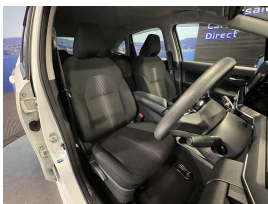

Wholesale Cars Direct

2021 Nissan Note Hybrid X Edition - Grade 5 A - Wireless Apple Car Play

Stock ID 17378

Engine 1200 cc, Hybrid

Body Hatchback

Odometer 20,370 km

Interior 0

Transmission Automatic

Welcome to Wholesale Cars Direct.
WCD is quality, WCD is service, it is who we are.

The most pristine Hybrid Nissan Note we have, grade 5 A in Japan is graded as new. Comes with Traffic sign assist, Front/Rear parking sensors, Emergency braking assist, Lane assist, Selective drive modes, 7 airbags, Auto headlights, Auto high beam assist, Proximity key - Push button start, Bluetooth hands free, Wireless Apple CarPlay, Reverse camera, 3 point seat belts for all seats, Isofix car seat anchor points, we have fitted a brand new wireless Apple Car Play stereo in NZ.