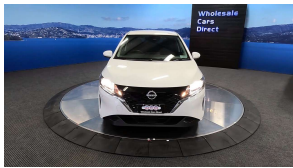

Wholesale Cars Direct

2021 Nissan Note Hybrid X Edition - Grade 5 A - Wireless Apple Car Play

Stock ID 17378

Engine 1200 cc, Hybrid

Body Hatchback

Odometer 20,370 km

Interior 0

Transmission Automatic

Welcome to Wholesale Cars Direct.
WCD is quality, WCD is service, it is who we are.

The most pristine Hybrid Nissan Note we have, grade 5 A in Japan is graded as new. Comes with Traffic sign assist, Front/Rear parking sensors, Emergency braking assist, Lane assist, Selective drive modes, 7 airbags, Auto headlights, Auto high beam assist, Proximity key - Push button start, Bluetooth hands free, Reverse camera, 3 point seat belts for all seats, Isofix car seat anchor points, we have fitted a brand new wireless Apple Car Play stereo in NZ.