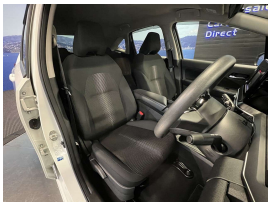

Wholesale Cars Direct

2021 Nissan Note Hybrid X Edition - Grade 5 A - Wireless Apple Car Play

Stock ID 17378

Engine 1200 cc, Hybrid

Body Hatchback

Odometer 20,370 km

Interior 0

Transmission Automatic

Welcome to Wholesale Cars Direct.
WCD is quality, WCD is service, it is who we are.

The most pristine Hybrid Nissan Note we have, grade 5 A in Japan is graded as new. Comes with Traffic sign assist, Front/Rear parking sensors, Emergency braking assist, Lane assist, Selective drive modes, 7 airbags, Auto headlights, Auto high beam assist, Proximity key - Push button start, Bluetooth hands free, Reverse camera, 3 point seat belts for all seats, Isofix car seat anchor points, we have fitted a brand new wireless Apple Car Play stereo in NZ.