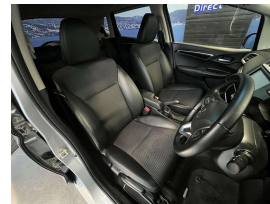

## 2019 Honda Fit Hybrid Sensing - Apple Car Play Android Auto

Vehicle	Odometer	Engine	Seats	Stock ID
Details	31.208 km	1500 cc	-	16183