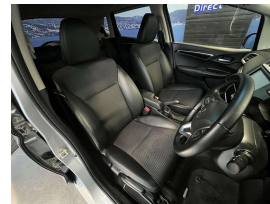

Wholesale Cars Direct

2019 Honda Fit Hybrid Sensing - Apple Car Play Android Auto

Vehicle	Odometer	Engine	Seats	Stock ID
Details	31.208 km	1500 cc	-	16183

TRADE IN's

All trade ins can be facilitated here quickly and easily